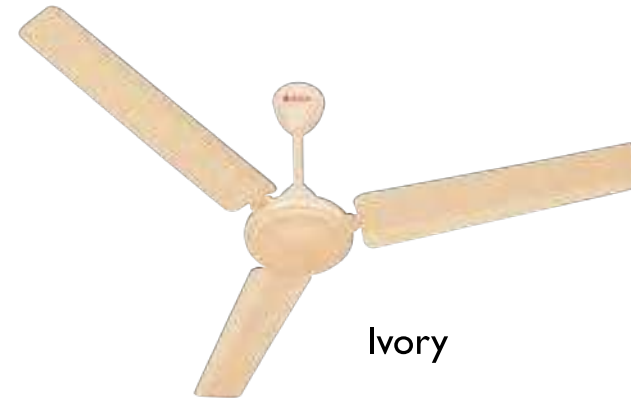

# Vector Pro

Vector Pro comes with a high speed of 400 RPM, a reliable and durable motor and an assortment of colours that can be matched with your interiors.

Model No	Sweep (mm)	Air Delivery (CMM)	Speed (RPM)	Power (Watts)
VP1200	1200mm	225	400	50

Matt Brown

Brown

White

Ivory

Hi Speed

100% Aluminium  
Body and Blade

Double  
Ball Bearing

Motor Reliable &  
Durable

Electrolytic Grade  
Copper Winding

Wider  
Air Delivery

Colours Matched  
with Interiors

2 Years  
Guarantee