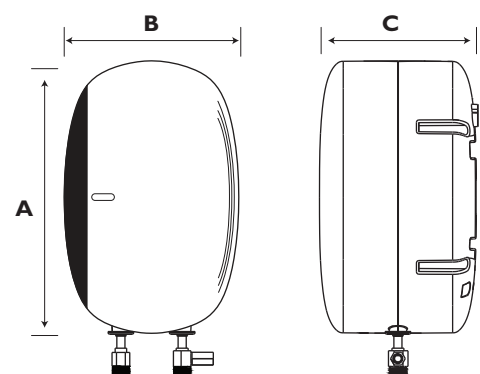

Moulded Plug

	5 Years	Inner Tank
	2 Years	Heating Element
	2 Years	Product

Product Specifications

Model	Capacity in Ltrs	Wattage	Temp rise at 3L/Min	Dimensions in mm		
				A	B	C
3Q30	3	3000	17 °C	369	204	184
3Q45	3	4500	21 °C	369	204	184

Rated Pressure : 6.5 bars (6 kg/cm²; max, 65 m water head)

*Specifications subject to change without prior notice
 *The white colour is available in select cities.

VENUS HOME APPLIANCES (P) LTD.

Email: customercare@venushomeappliances.com **CENTRAL MARKETING OFFICE:** 4/993, Kamaraj Street, Rajiv Gandhi Salai (OMR), Kottivakkam, Perungudi Post, Chennai - 600 096. **Ph:** 4340 1515 | **Customer Care:** 08144666999 | **Whatsapp:** 09884064999