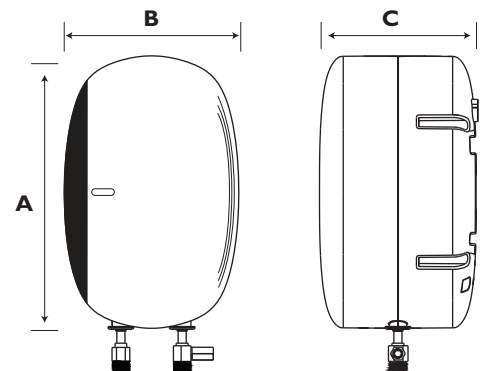

Pressure Release Valve : Prevents build up of excessive pressure inside tank.

Guarantee on Inner Tank

	5 Years	Inner Tank
	2 Years	Heating Element
	2 Years	Product

Product Specifications

Model	Wattage	Capacity in Litres	Temp rise at 3L/Min	Dimensions (in mm)		
				A	B	C
			Vertical			
3Q30	3000	3	17°C	368	204	184
3Q45	4500	3	21°C	368	204	184
5Q30	3000	5.5	19°C	415	250	210

Rated Pressure : 6.5 bars (6 kg/cm²; max, 65 m water head)

*Specifications subject to change without prior notice

*The white colour is available in select cities.

VENUS HOME APPLIANCES (P) LTD.

Email: customercare@venushomeappliances.com **CENTRAL MARKETING OFFICE:** No.18, 1st Link Street, Nehru Nagar, Kottivakkam, Chennai - 600041. **Ph:** 044 - 3554 6900 | **Customer Care:** 08144666999 | **Whatsapp:** 09884064999