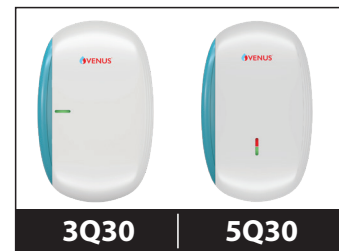

The Quanta Instant Water Heater combines cutting-edge technology with user-centric design to provide an exceptional hot water solution. Whether you're upgrading your home or outfitting a new space, Quanta ensures that comfort, efficiency, and style are never compromised. Elevate your daily routine with the Quanta Instant Water Heater – where innovation meets Performance.

SS 304 Inner Tank : Stainless Steel for corrosion free performance.

High Precision Capillary Thermostat : High precision capillary thermostat which cuts off the power as soon as it reaches the set temperature.

Copper Heating Element : High quality copper heating element for long life and performance.

Engineering Plastic Body : Corrosion free. Shock proof.

Stem Thermal Cutout : Backup safety device cuts off power to Prevents overheating.

Smart Indicator : LED - Green for Heating & Red for Ready to Use (Only for 3Q30)

Pressure Performance: with stands pressure upto 6.5 bar.

Smart Indicator : LED - Green for Heating & Red for Power (Only for 5Q30)

Pressure Release Valve : Prevents build up of excessive pressure inside tank.

Guarantee on Inner Tank

	5 Years	Inner Tank
	2 Years	Heating Element
	2 Years	Product

Product Specifications

Model	Wattage	Capacity in Litres	Temp rise at 3L/Min	Dimensions (in mm)		
				A	B	C
			Vertical			
3Q30	3000	3	17°C	368	204	184
3Q45	4500	3	21°C	368	204	184
5Q30	3000	5.5	19°C	415	250	210

Rated Pressure : 6.5 bars (6 kg/cm²; max, 65 m water head)

*Specifications subject to change without prior notice

*The white colour is available in select cities.